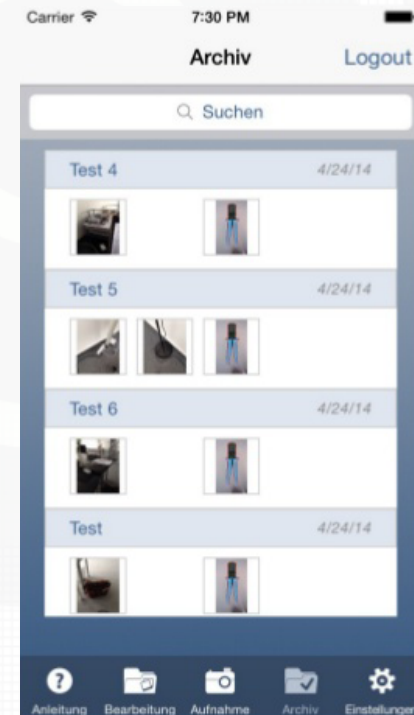

- CRM
- Angebote
- Bestellungen
- Rechnungen
- E-Commerce

Use cases

- Online-Business „in a box“
- Flexibles Backend für Shop-Verwaltung
- Commerce Online-Shop
- Flexibel anpassbar und integrierbar

The background features a light gray grid pattern. Two large, light gray gears are positioned diagonally across the frame. The larger gear is on the right, and a smaller one is on the left, partially overlapping it. The text 'DEMO TIME !' is centered over the gears.

Mobile App als Werkzeugscanner

- Anbindung an Drupal
- Kontur-Erkennung

Integrierte Shop-Administration

- Kontakte, Angebote, Bestellungen, Rechnungen
- Integration mit internem ERP

Create a Quote

Vendor: Bright Solutions GmbH (1)